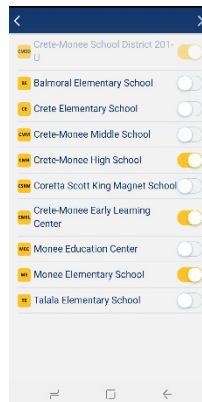

NEW & IMPROVED FOR

Crete-Monee School District 201-U App

If you already have the **CM201-U App** on your mobile device, you should receive an update. Just accept the update and setup your app!

If you do not already have the **CM201-U App** on your mobile device, it is available on Google Play (Android) and at the App Store (IOS).

Search for *Crete-Monee School District*

App Setup

After updating or downloading the app, please choose to **Start Setup**. This will allow you to choose the school(s) that you want to see information from in your app. If you ever need to update which school(s) information is displayed in your app, swipe left to reach **Settings** and make your new selections.

The District will always be selected by default.

What can I do with the CM201-U app?

View your chosen school(s)...

- Calendar
- News Feed
- Notifications

Login to...

- E-Funds
- Family Access

Find...

- Food Menus
- Staff Directory
- School Board Members
- Schools (maps & phone numbers)

Visit us on Social Media

Available Now!